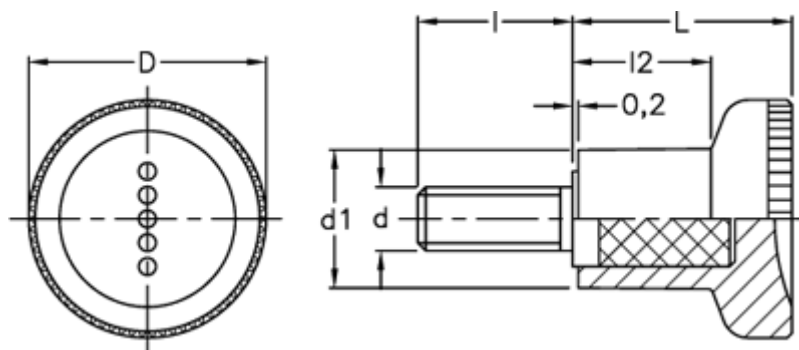

Data Sheet

Article number: 23052432261

Description: E+G Knurled knob
EKK.25-p M6x16-C1

Measures

D	= 25
d1	= 14.5
d 6g	= M6
l	= 16
L	= 22.5
l2	= 14.0